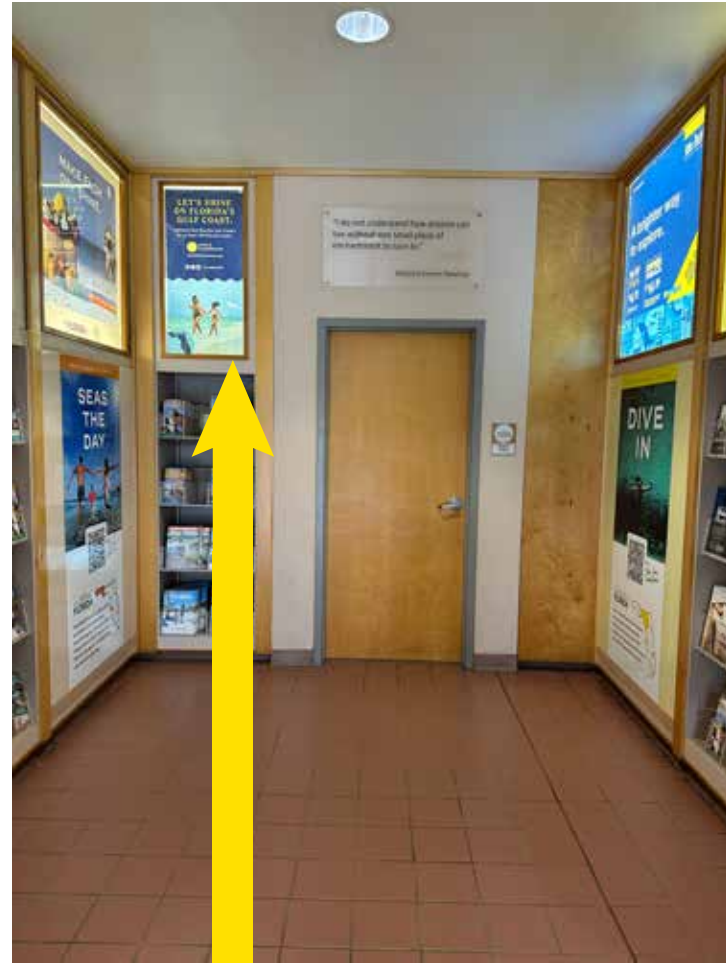

Bleed: 28" w x 40.5" h
Trim: 27.5" w x 40" h
Live: 26.5" w x 39" h
Lightbox Transparency
Duratrans w/ luster overlam

Bleed: 28.25" w x 38.5" h
Trim: 27.75" w x 38" h
Live: 26.75" w x 37" h
Lightbox Transparency
Duratrans w/ luster overlam

Bleed: 12.5" w x 18" h
Trim: 12" w x 17.5" h
Live: 11" w x 16.5" h
Lightbox Transparency
Duratrans w/ luster overlam

Alcove #4 - North Central & Northwest

Bleed: 17.5" w x 12" h
 Trim: 17" w x 11.5" h
 Live: 16" w x 10.5" h
 Lightbox Transparency
 Duratrans w/ luster overlam

Bleed: 28" w x 38.5" h
 Trim: 27.5" w x 38" h
 Live: 26.5" w x 37" h
 Lightbox Transparency
 Duratrans w/ luster overlam

Bleed: 40.5" w x 40.5" h
 Trim: 40" w x 40" h
 Live: 39" w x 39" h
 Lightbox Transparency
 Duratrans w/ luster overlam