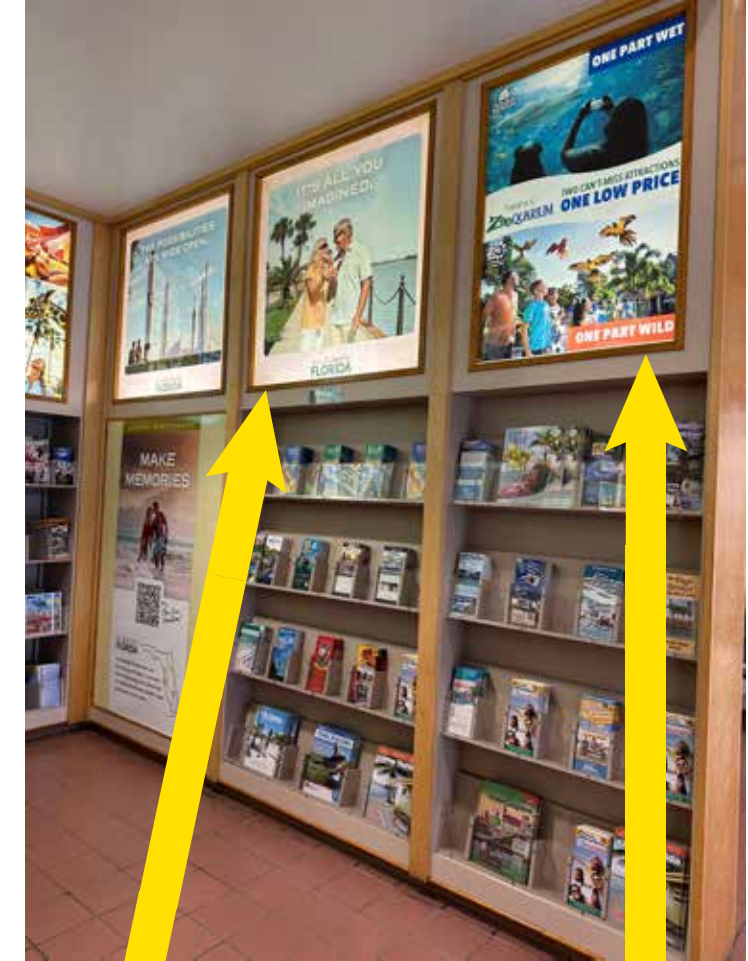

Bleed: 28.25" w x 38.5" h
 Trim: 27.75" w x 38" h
 Live: 26.75" w x 37" h
 Lightbox Transparency
 Duratrans w/ luster overlam

Bleed: 39" w x 38.5" h
 Trim: 38.5" w x 38" h
 Live: 37.5" w x 37" h
 Lightbox Transparency
 Duratrans w/ luster overlam

Alcove #3 - Central East & West

Bleed: 17.5" w x 12" h
Trim: 17" w x 11.5" h
Live: 16" w x 10.5" h
Lightbox Transparency
Duratrans w/ luster overlam

Bleed: 40" w x 40" h
Trim: 39.5" w x 39.5" h
Live: 38.5" w x 38.5" h
Lightbox Transparency
Duratrans w/ luster overlam

Bleed: 40.5" w x 40.5" h
Trim: 40" w x 40" h
Live: 39" w x 39" h
Lightbox Transparency
Duratrans w/ luster overlam

Bleed: 40.5" w x 40.5" h
Trim: 40" w x 40" h
Live: 39" w x 39" h
Lightbox Transparency
Duratrans w/ luster overlam