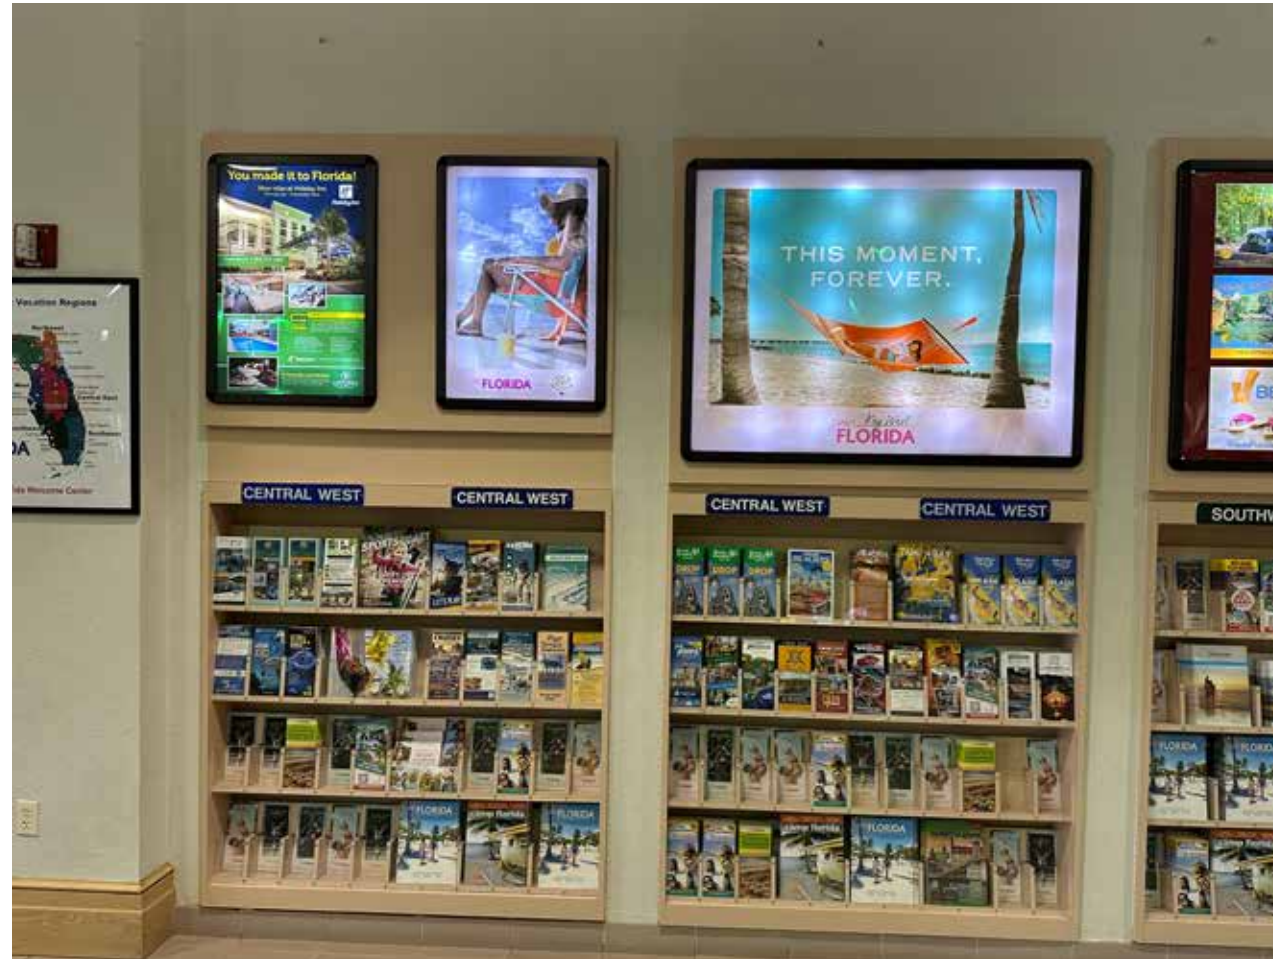

Transparencies - Central West

Bleed: 20.5" w x 30.5" h
Trim: 20" w x 30" h
Live: 19.25" w x 29.25" h

Lightbox Transparency
Duratrans w/ luster overlam

Bleed: 48.5" w x 36.5" h
Trim: 48" w x 36" h
Live: 47.25" w x 35.25" h

Lightbox Transparency
Duratrans w/ luster overlam