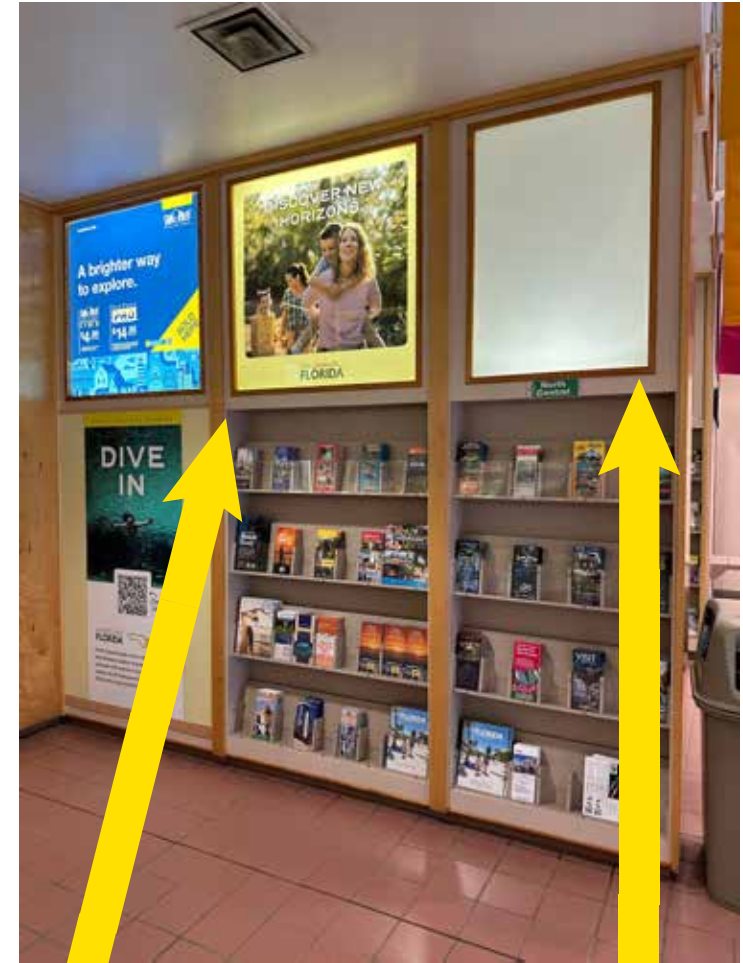

Bleed: 40.5" w x 40.5" h
Trim: 40" w x 40" h
Live: 39" w x 39" h
Lightbox Transparency
Duratrans w/ luster overlam

Bleed: 28" w x 40.5" h
Trim: 27.5" w x 40" h
Live: 26.5" w x 39" h
Lightbox Transparency
Duratrans w/ luster overlam