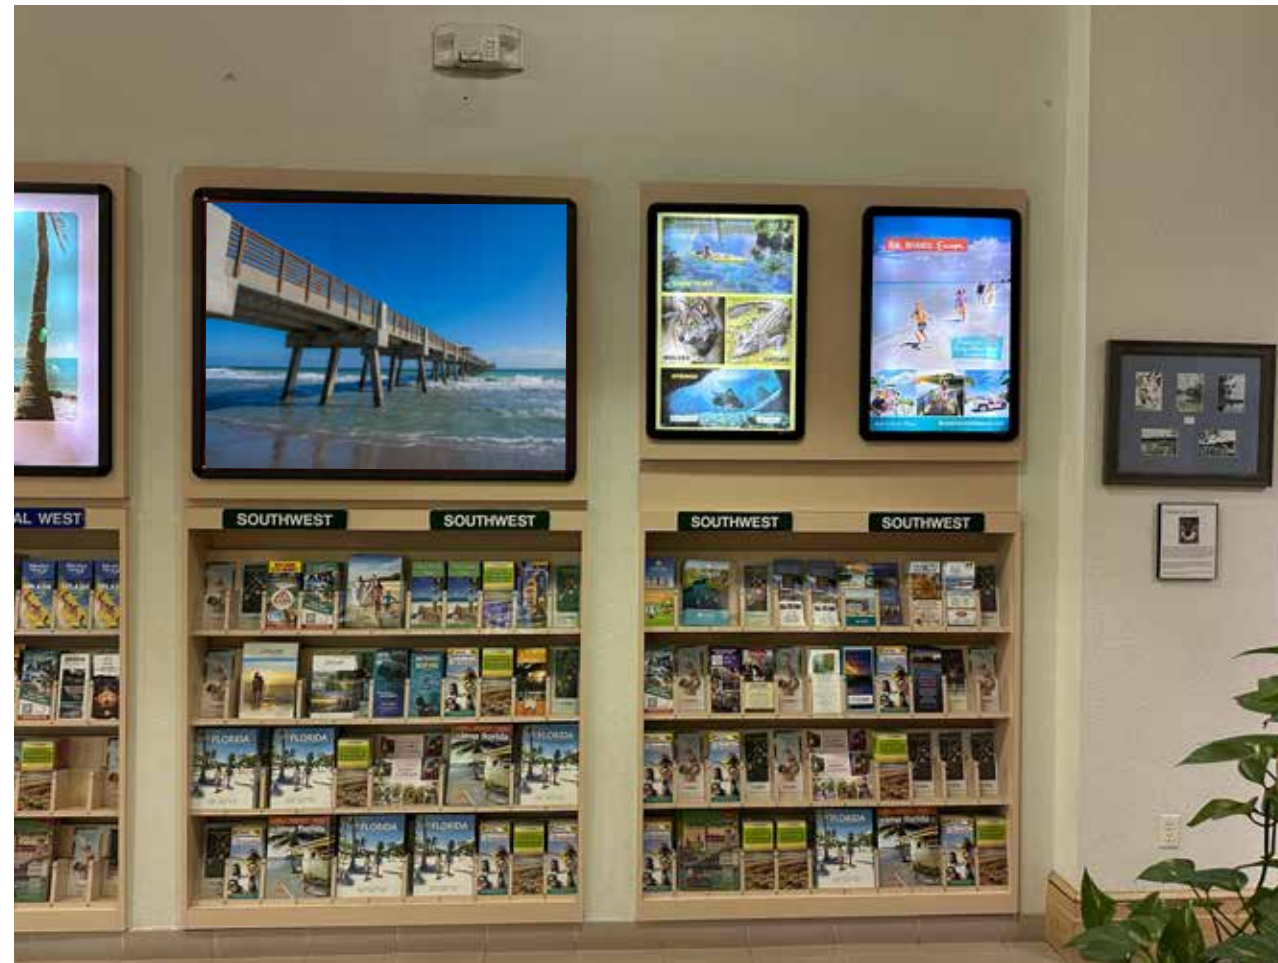

Transparencies - Southwest

Bleed: 48.5" w x 36.5" h
Trim: 48" w x 36" h
Live: 47.25" w x 35.25" h

Lightbox Transparency
Duratrans w/ luster overlam

Bleed: 20.5" w x 30.5" h
Trim: 20" w x 30" h
Live: 19.25" w x 29.25" h

Lightbox Transparency
Duratrans w/ luster overlam